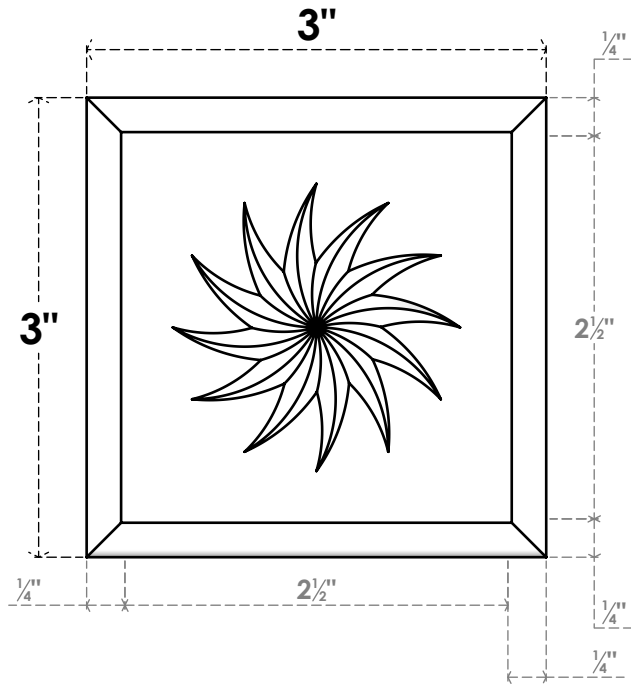

ROSP030X030X050SDG14

3"W X 3"H X 1/2"P STANDARD SEDGWICK SPIRAL ROSETTE WITH ROUNDED EDGE, ARCHITECTURAL GRADE PVC

FRONT

SIDE

EKENA MILLWORK
2300 WEST MAIN ST.
CLARKSVILLE, TX 75426
TOLL FREE: 866-607-0453
WWW.EKENAMILLWORK.COM