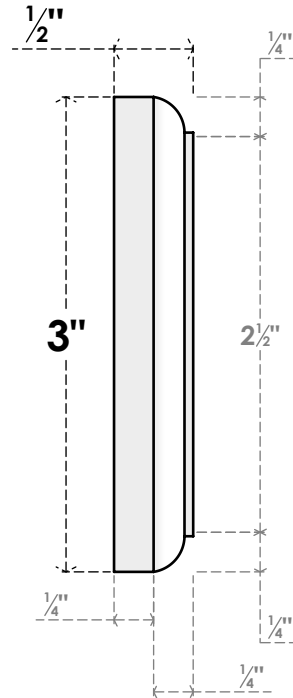

ROSP030X030X050SDG14

3"W X 3"H X 1/2"P STANDARD SEDGWICK SPIRAL ROSETTE WITH ROUNDED EDGE, ARCHITECTURAL GRADE PVC

FRONT

SIDE

EKENA MILLWORK
2300 WEST MAIN ST.
CLARKSVILLE, TX 75426
TOLL FREE: 866-607-0453
WWW.EKENAMILLWORK.COM

NOTES

1. INSTALLATION TO BE COMPLETED IN ACCORDANCE WITH MANUFACTURER'S SPECIFICATIONS.
2. DRAWING MAY NOT BE TO SCALE
3. THIS DRAWING IS INTENDED FOR DESIGN AND PLANNING PURPOSES ONLY.
4. ALL INFORMATION CONTAINED HEREIN WAS CURRENT AT THE TIME OF DEVELOPMENT BUT MUST BE REVIEWED AND APPROVED BY THE PRODUCT MANUFACTURER TO BE CONSIDERED ACCURATE.
5. ARCHITECTURAL GRADE PVC PRODUCTS ARE MADE FROM EXPANDED CELLULAR PVC AND COME NATURALLY WHITE BUT MAY BE PAINTED